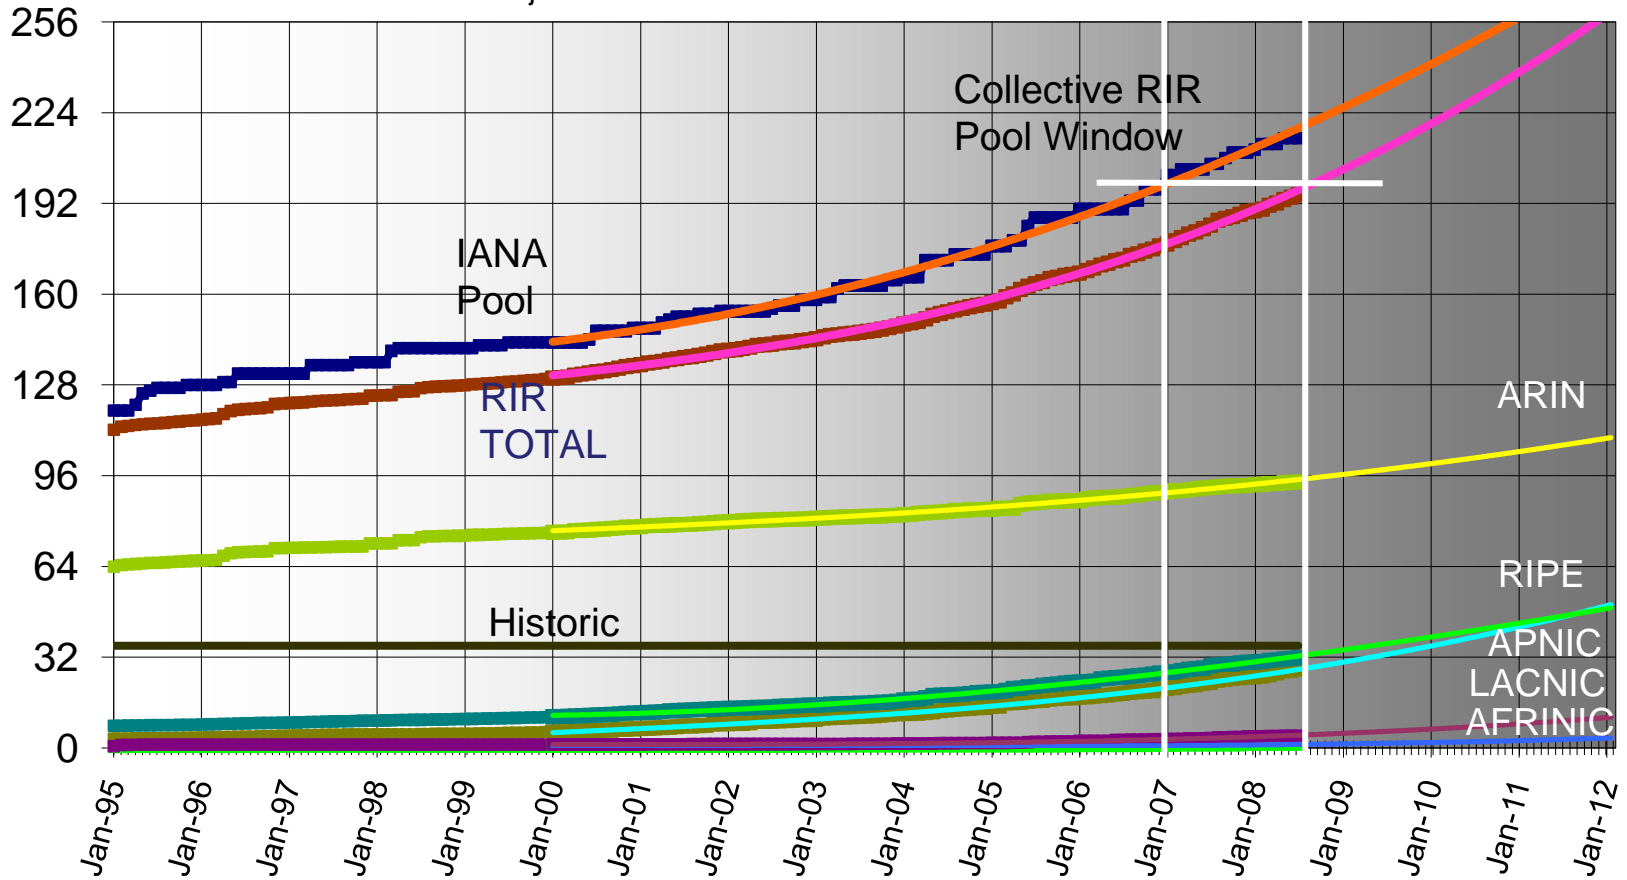

IPv4 Address Pool

July 15, 2008

IANA Policy - RIRs Allocated Pool for 12-24 Months Distribution

Projections based on Jan 2000 to current

Update to: http://www.cisco.com/web/about/ac123/ac147/archived_issues/ipj_8-3/ipj_8-3.pdf

Exhaustion of the central IANA pool - orange

Exhaustion of the collective RIR pools - magenta

Relative distribution rates between the RIRs

Time depth of collective RIR pools on pub date - white

Time depth between exhaustion events - diff between orange & magenta