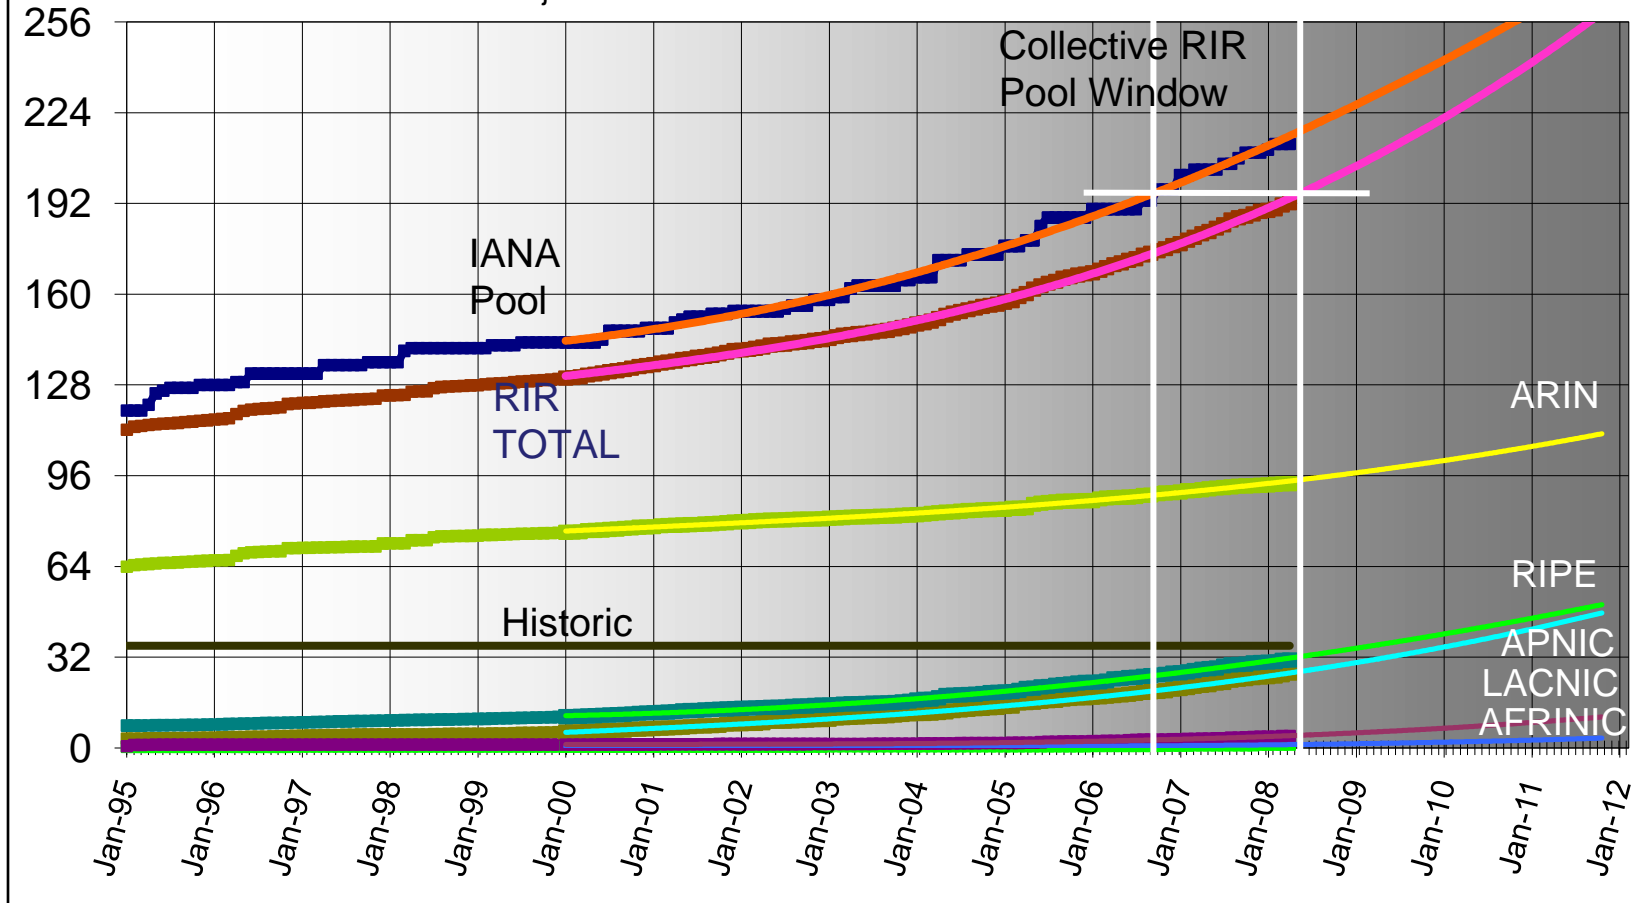

IPv4 Address Pool

May 15, 2008

IANA Policy - RIRs Allocated Pool for 12-24 Months Distribution

Projections based on Jan 2000 to current

Update to: http://www.cisco.com/web/about/ac123/ac147/archived_issues/ipj_8-3/ipj_8-3.pdf

Exhaustion of the central IANA pool - orange

Exhaustion of the collective RIR pools - magenta

Relative distribution rates between the RIRs

Time depth of collective RIR pools on pub date - white

Time depth between exhaustion events - diff between orange & magenta