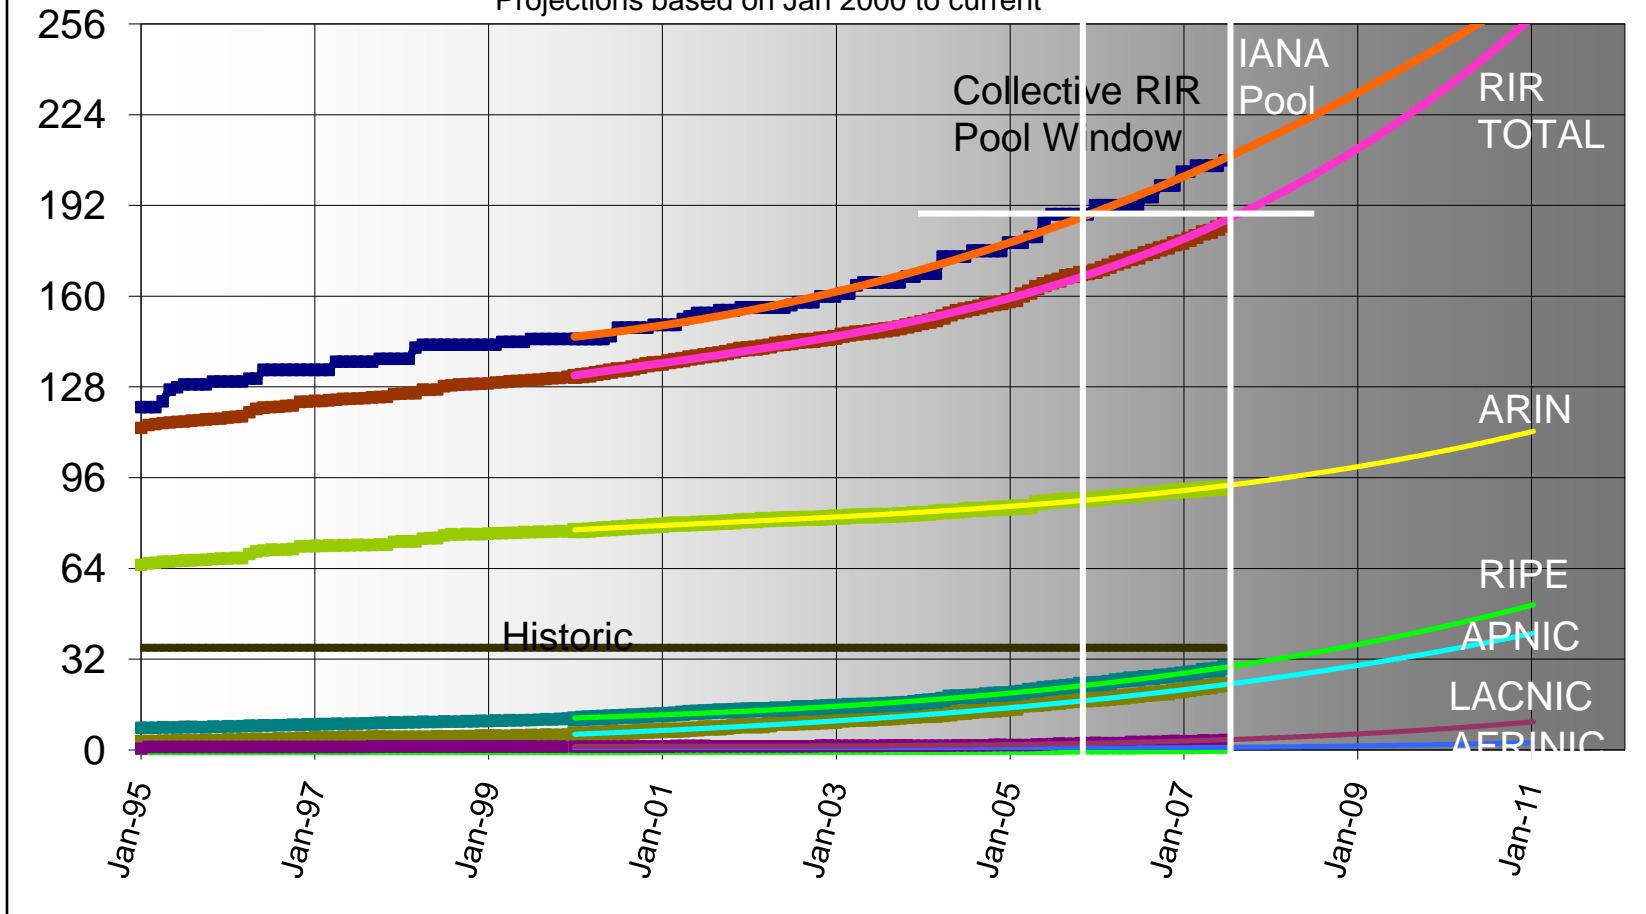

IPv4 Address Pool

July 31, 2007

IANA Policy - RIRs Allocated Pool for 12-24 Months Distribution

Projections based on Jan 2000 to current

Update to: http://www.cisco.com/web/about/ac123/ac147/archived_issues/ipj_8-3/ipj_8-3.pdf

Exhaustion of the central IANA pool - orange

Exhaustion of the collective RIR pools - magenta

Relative distribution rates between the RIRs

Time depth of collective RIR pools on pub date - white

Time depth between exhaustion events - diff between orange & magenta