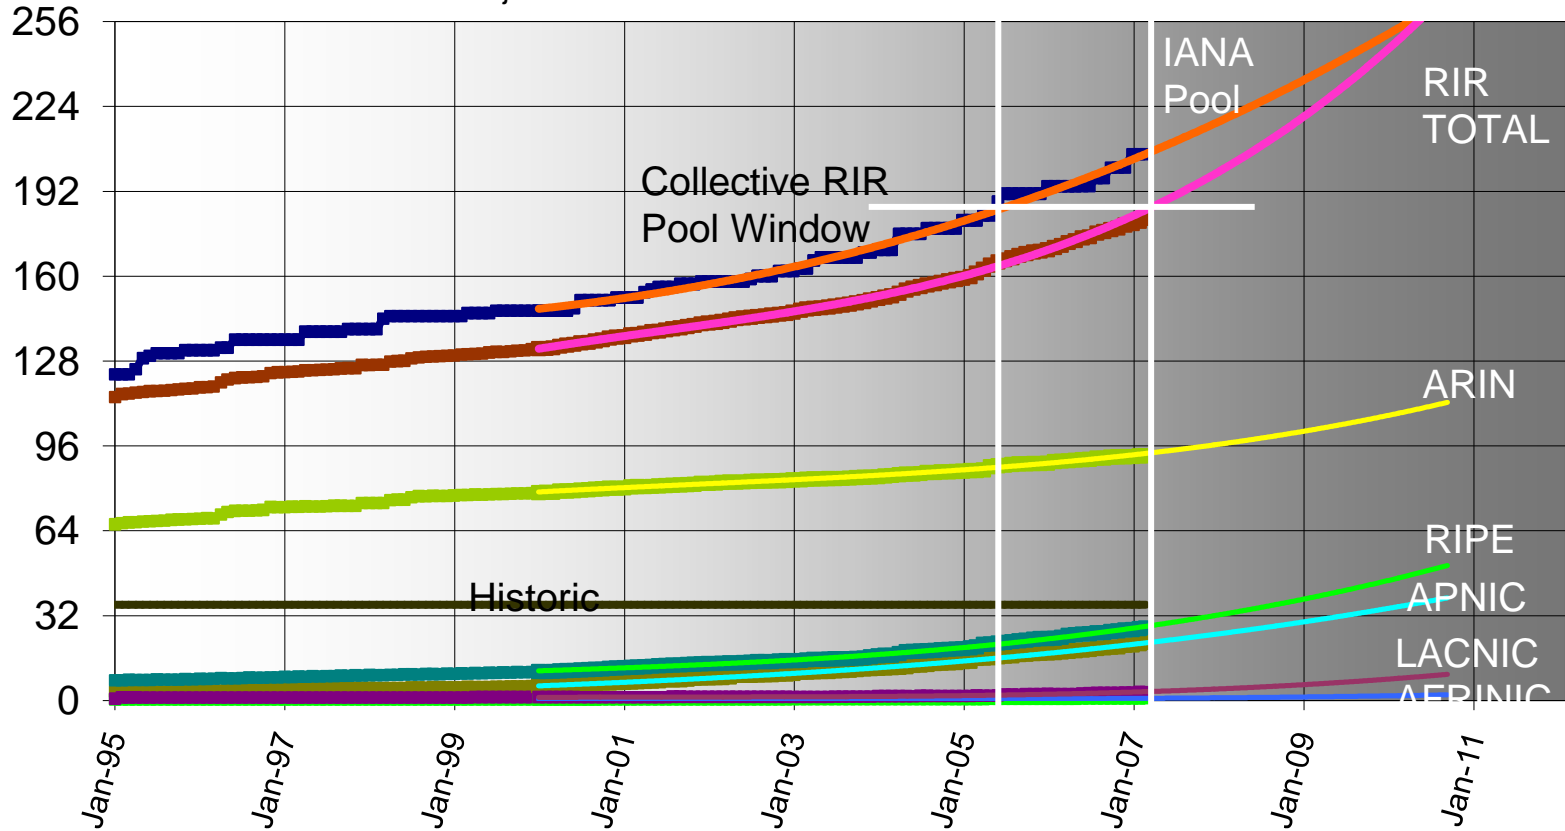

IPv4 Address Pool

Mar. 13, 2007

IANA Policy - RIRs Allocated Pool for 12-24 Months Distribution
Projections based on Jan 2000 to current

Update to: http://www.cisco.com/web/about/ac123/ac147/archived_issues/ipj_8-3/ipj_8-3.pdf

Exhaustion of the central IANA pool - orange

Exhaustion of the collective RIR pools - magenta

Relative distribution rates between the RIRs

Time depth of collective RIR pools on pub date - white

Time depth between exhaustion events - diff between orange & magenta