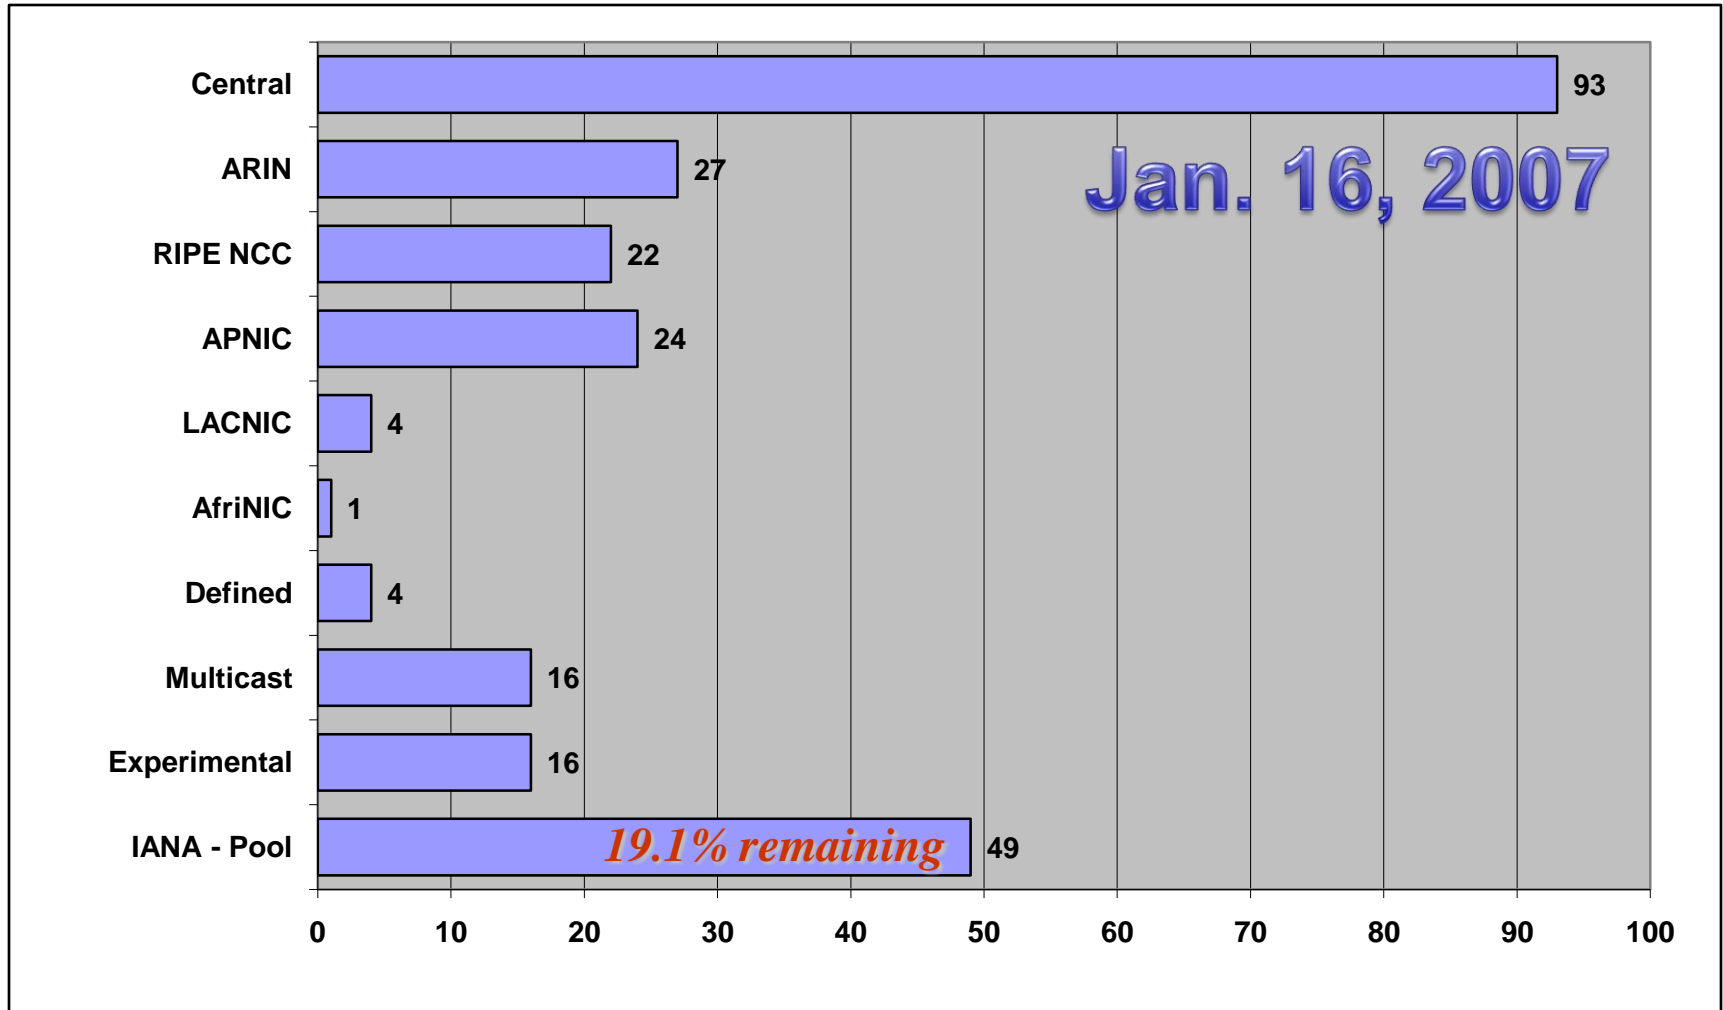

Distribution of IPv4 addresses by /8

IANA allocated 37 /8's between Jan. 1, 2004 and Jan. 16, 2007